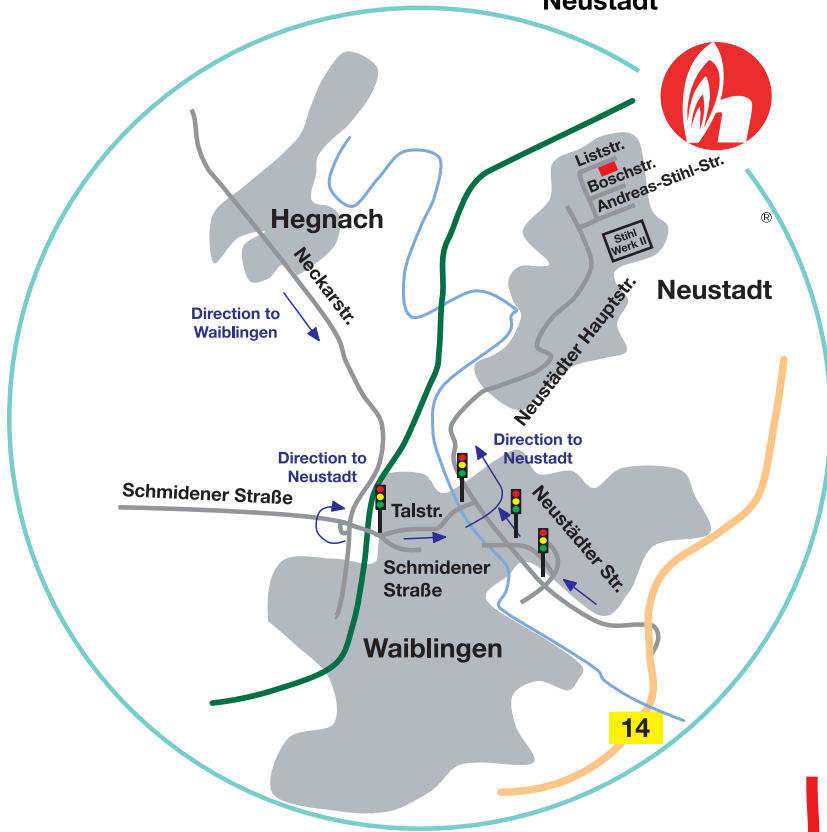

Waiblingen-Neustadt

So you find us:

Herrmann GmbH u. Co. KG
 Liststraße 8
 D-71336 Waiblingen-Neustadt / Germany

Car:
 See journey description

Train:
 Stuttgart station,
 Take S-Bahn, route S3,
 direction Backnang
 Get out Neustadt-
 Hohenacker station

Plane:
 Stuttgart airport,
 Stuttgart station,
 Take S-Bahn, route S3,
 direction Backnang
 Get out Neustadt-
 Hohenacker station